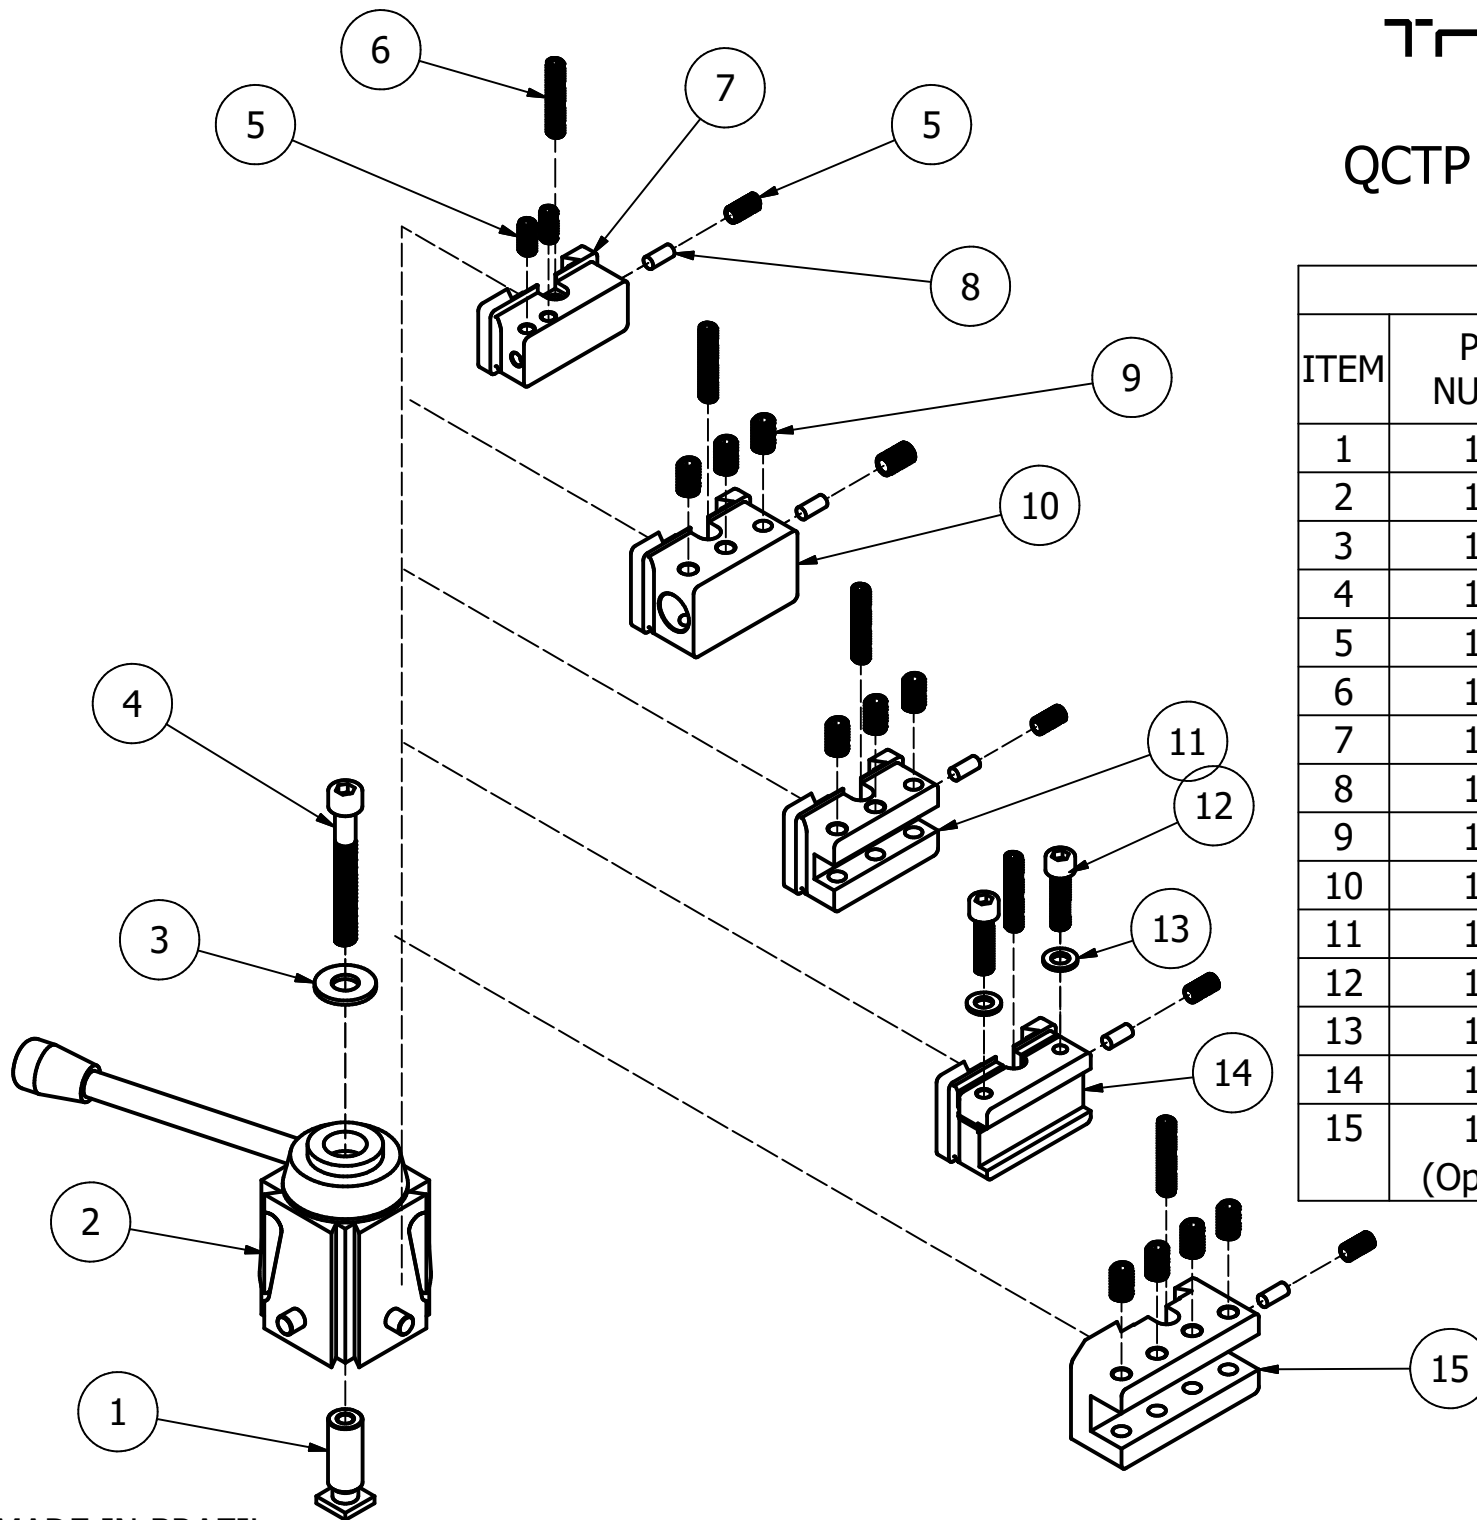

Tryally Tech Tools

QCTP - QUICK CHANGE TOOL POST

P/N 1000

LISTA DE PEÇAS

ITEM	PART NUMBER	DESCRIPTION	QTY
1	1002	Extended tool post T-nut	1
2	1001	Toll Post	1
3	1004	3/16" I.D. washer	1
4	1003	SHC Screw 10-32 - 1 1/2"	1
5	1006	Set screws M4 x 8mm	18
6	1005	Set screws M4 x 20mm	10
7	1010	1/8" boring tool holder	4
8	1007	1/8" Brass pin	10
9	1008	Set screws M5 x 8mm	15
10	1020	3/8" boring tool holder	4
11	1030	1/4" tool bit holder	1
12	1041	SHC Screw N8-32 x 5/8"	2
13	1042	5/32" I.D. washer	2
14	1040	cutoff tool holder	1
15	1050	3/8" tool bit holder	0
	(Optional)		